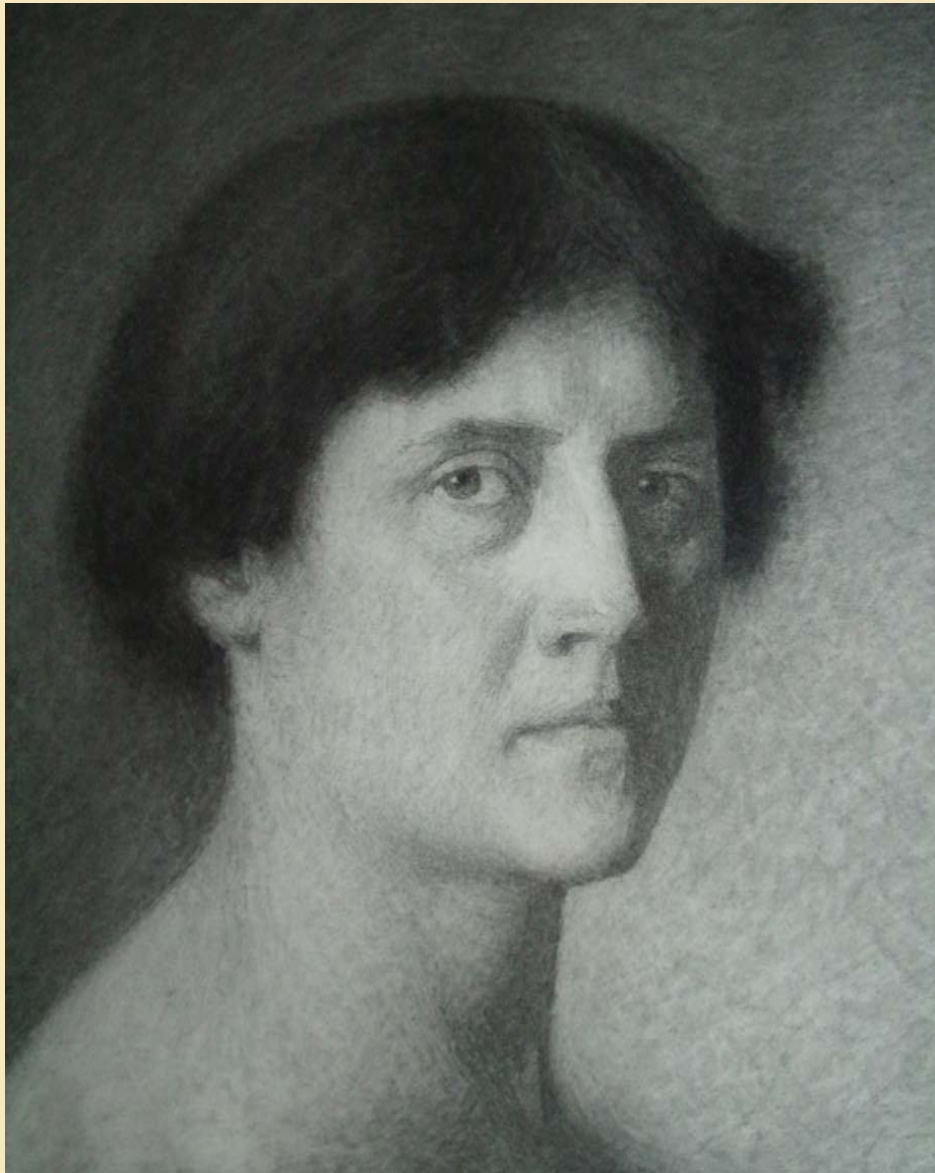

- I 'Portrait d'une femme'
  stamped signature on reverse.
  charcoal / fusain
  (measurements to follow)

The authenticity of this work has been kindly confirmed by Prof. Sigurd Marien.